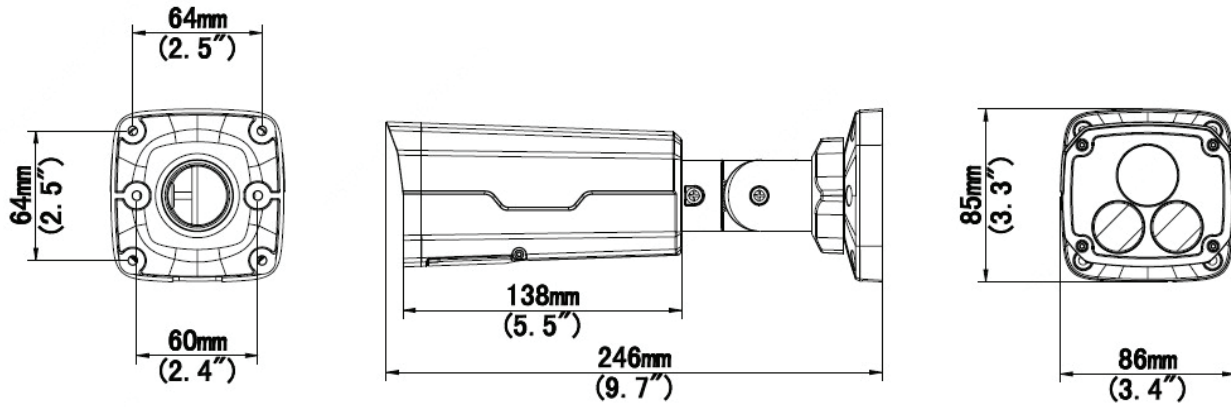

Dimensions

Accessories

Shipping Information:

Item	UPC Code	Package Dimensions	Package Weight	Master Carton Qty
CyberView 510B	744390952432	11.73 x 5.04x 4.92	2.5 Lbs	12